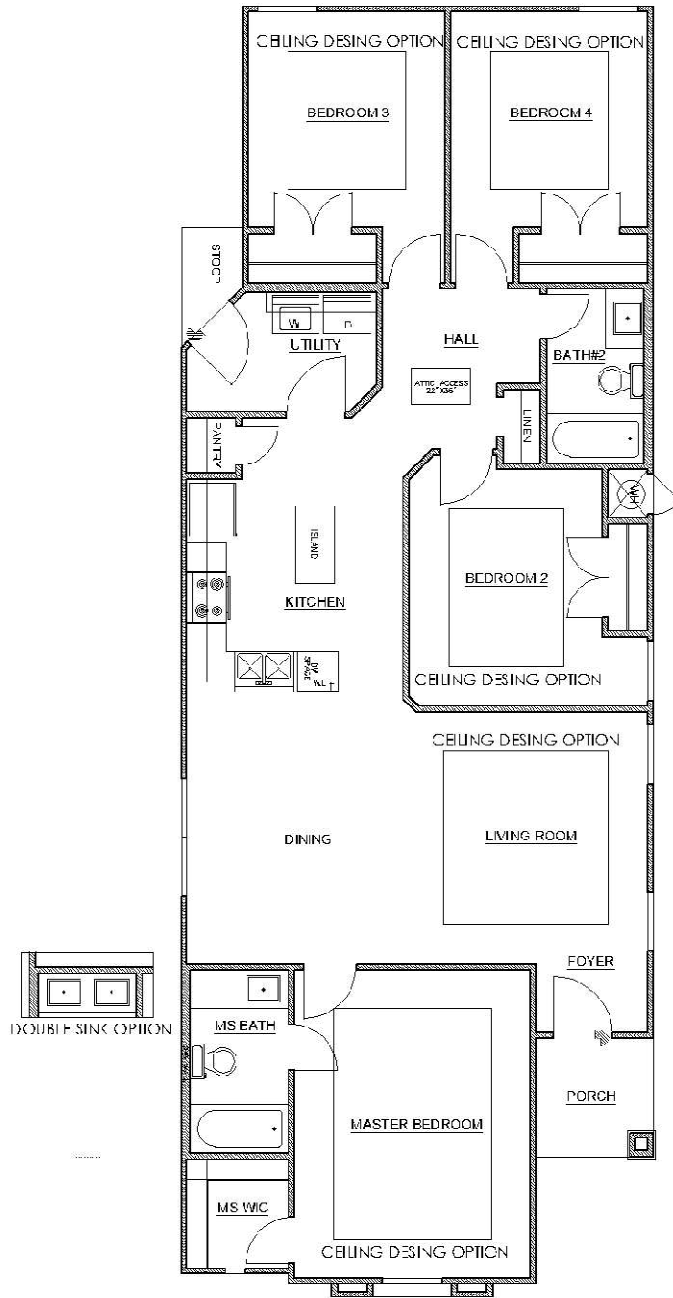

FLOOR PLANS

SAN GREGORIO

4 bedrooms
2 baths
1,486 total sq. ft.

This plan is copyrighted by WestWind Homes and may not be reproduced, modified or reused without the express written consent of WestWind Homes. For information call: (956) 968-4238.

Working drawings shall not be scaled; details and drawings are builder type. WestWind Homes reserves the right to change floorplans, specifications, prices, financing terms and availability without prior notice and may vary by neighborhood lot locations and home series.

BUILT BY

This price of $_____ is valid for 30 days. _____
(signed by WestWind Sales Representative) Date

www.westwindhomes.com

Phone# _____

Office Hours: Monday – Friday 10am – 7 pm Saturday 12noon – 6 pm **Closed Sundays**